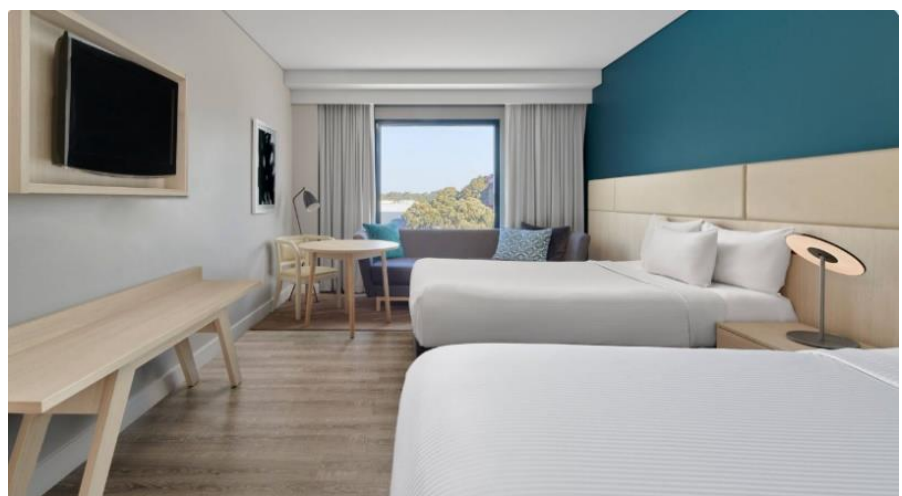

Incentive Groups

- Mice and Incentive groups catered for all events
- FIT and Business Groups