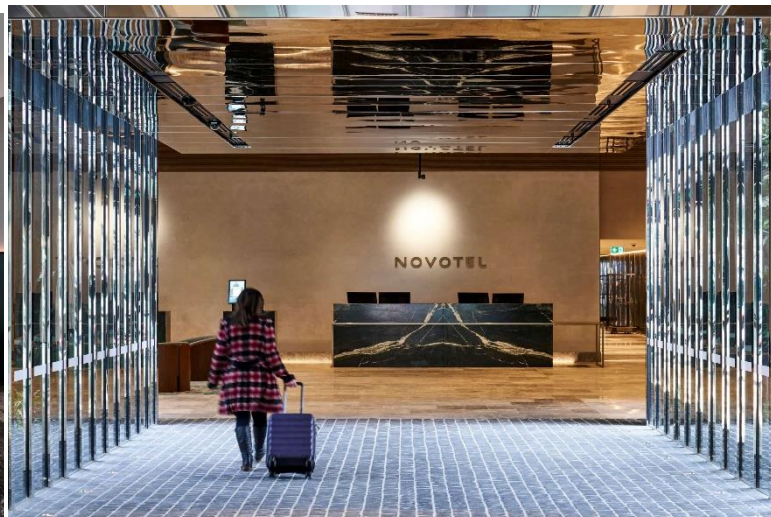

How to Book:

Contact Matt: bookings@discoverjervisbay.com.au

I will direct and support your enquiry to General Manager AND Revenue Manager of hotel and our team.