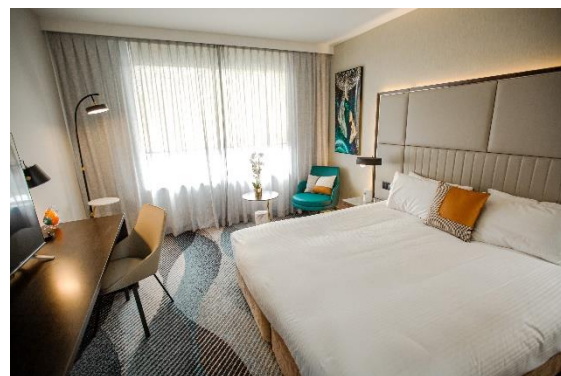

Featuring:

All new bedding - King coil premium

All new painting

All new furniture

All new carpets

66 Twin Rooms - King Splits

Buffet Breakfast

14 minutes to CBD

5 minutes to Chatswood