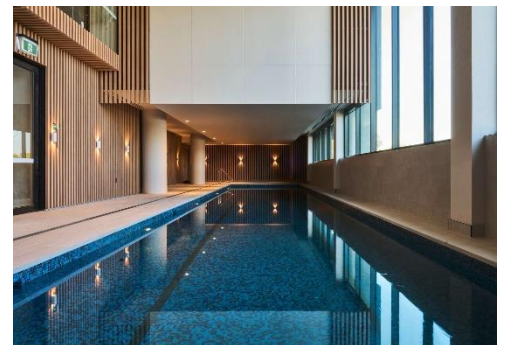

- 4.0 hotel brand NEW HOTEL opened 1/7/24 NEW!
- IBIS STYLES 216 rooms (NOVOTEL 4.5 star 248 rooms)
- Shared LOBBY, POOL AND GYM with Novotel Melb Airport
- Direct access to Tullamarine Airport Terminal 4.
- 3 internal restaurants- Many group meal options available.
- Comprehensive Conference & Events Centre
- Generous full buffet breakfast and shared lobby.
- Swimming pool, full gym, sauna facility
- PROMOTION: Valid to 31/12 \$140 BBT flat Rate
- 1 FOC 11 or more rooms. 11th free, max 2 FOC per group.